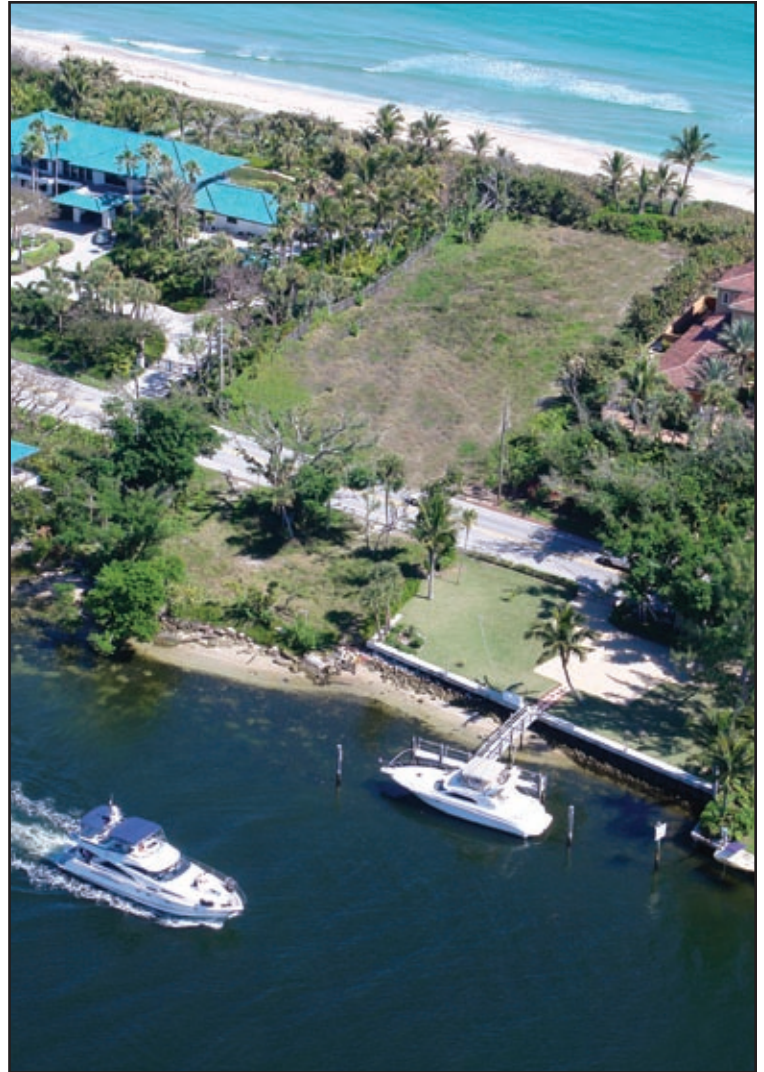

The Most Precious of all Real Estate

OCEAN TO INTRACOASTAL LOT • HILLSBORO MILE

OFFERED AT \$8.75 MILLION

Acres: 1.1
Lot Size: 125' x 427'
Status: Available
Special:
No Fixed Bridges
Intracoastal
Oceanfront

One of a kind lot for sale...
Ocean to Intracoastal on exclusive Hillsboro Mile.

Nestler
Poletto

Sotheby's
INTERNATIONAL REALTY

561.620.9393

John List: 561.212.2112 • www.JohnList.com

Each Office Is Independently Owned And Operated