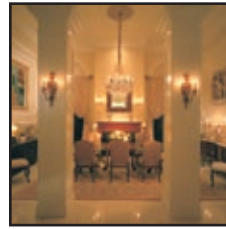

# PLATINUM ESTATE PROPERTIES

*The Most Precious of all Real Estate*

CLASSIC OCEANFRONT SHOWPLACE IN GUARD GATED ENCLAVE • HIGHLAND BEACH

OFFERED FOR \$50,000 MONTHLY

Dramatic spaciousness and an inviting open design define this elegant multi-level estate located within Ocean Place Estates, South Palm Beach County's only 24-hour guard-gated enclave of single-family residences on the Atlantic Ocean. A spectacular two-story entry accented by a sweeping staircase establishes the tone of grandeur for the estate, which encompasses approximately 9,100 square feet of living area. Formal and informal venues accommodate entertaining, including the spacious colonnaded

grand salon, capped by a 30-foot ceiling with an inset skylight that welcomes natural light inside. The master suite dominates the upper level of the residence, offering separate his and her marble baths and an intimate balcony overlooking the Atlantic. Four additional bedroom suites serve family and guests. The luxury extends to the outdoors with a deep, wide sun patio; resort-style pool with spa; and a tile outdoor cooking area — all fronting the ocean.